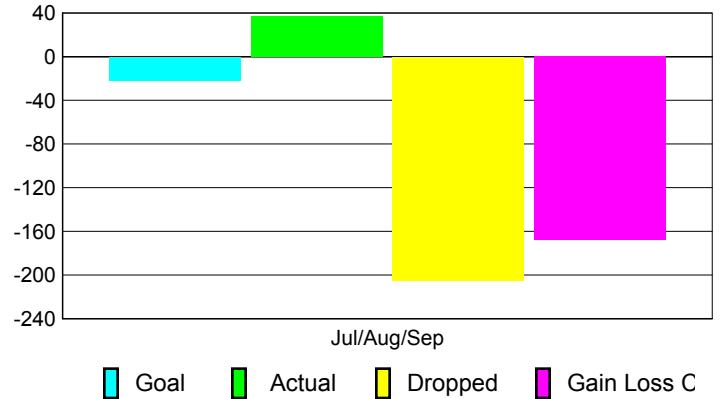

Membership Results 2010-2011

Goal, New, Dropped, Gain/Loss