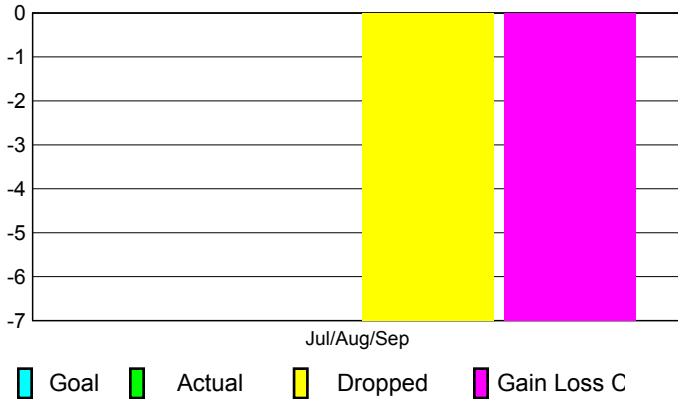

2010-2011 GMT Reports for District (or Undistricted) **District 306 C1**

GMT: Adv K G RAMA KRISHNA MUR

Location: REP OF SRI LANKA

GMT CA: 6

CLUBS

Club Results
2010-2011

Clubs
2009-2010

Month	New Club Goal	Actual New Clubs	Actual Dropped Clubs	Gain/Loss of Clubs	Gain/Loss of Clubs
Jul/Aug/Sep	0	0	-7	-7	-1
Totals	0	0	-7	-7	-1

Club Results 2010-2011

Goal, New, Dropped, Gain/Loss

Comparison of Club Gain/Loss

Current Year Compared to the Previous Year

YTD Status Quo Clubs 2010-2011

Status Quo Clubs Compared to Status Quo Members

MEMBERSHIP