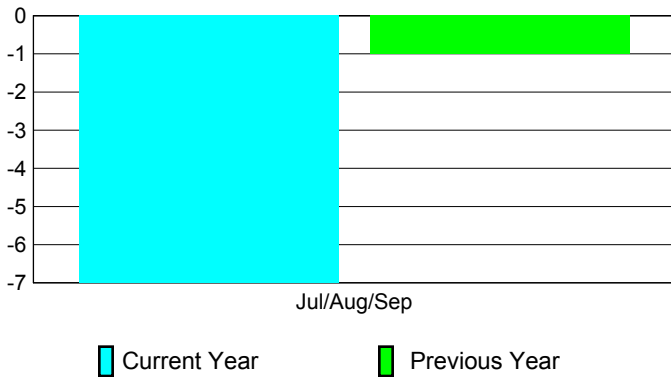

2010-2011 GMT Reports for District (or Undistricted) **District 306 C1**

GMT: Adv K G RAMA KRISHNA MUR

Location: REP OF SRI LANKA

GMT CA: 6

CLUBS

Club Results
2010-2011

Clubs
2009-2010

Month	New Club Goal	Actual New Clubs	Actual Dropped Clubs	Gain/Loss of Clubs	Gain/Loss of Clubs
Jul/Aug/Sep	0	0	-7	-7	-1
Totals	0	0	-7	-7	-1

Club Results 2010-2011

Goal, New, Dropped, Gain/Loss

Comparison of Club Gain/Loss

Current Year Compared to the Previous Year

YTD Status Quo Clubs 2010-2011

Status Quo Clubs Compared to Status Quo Members

MEMBERSHIP